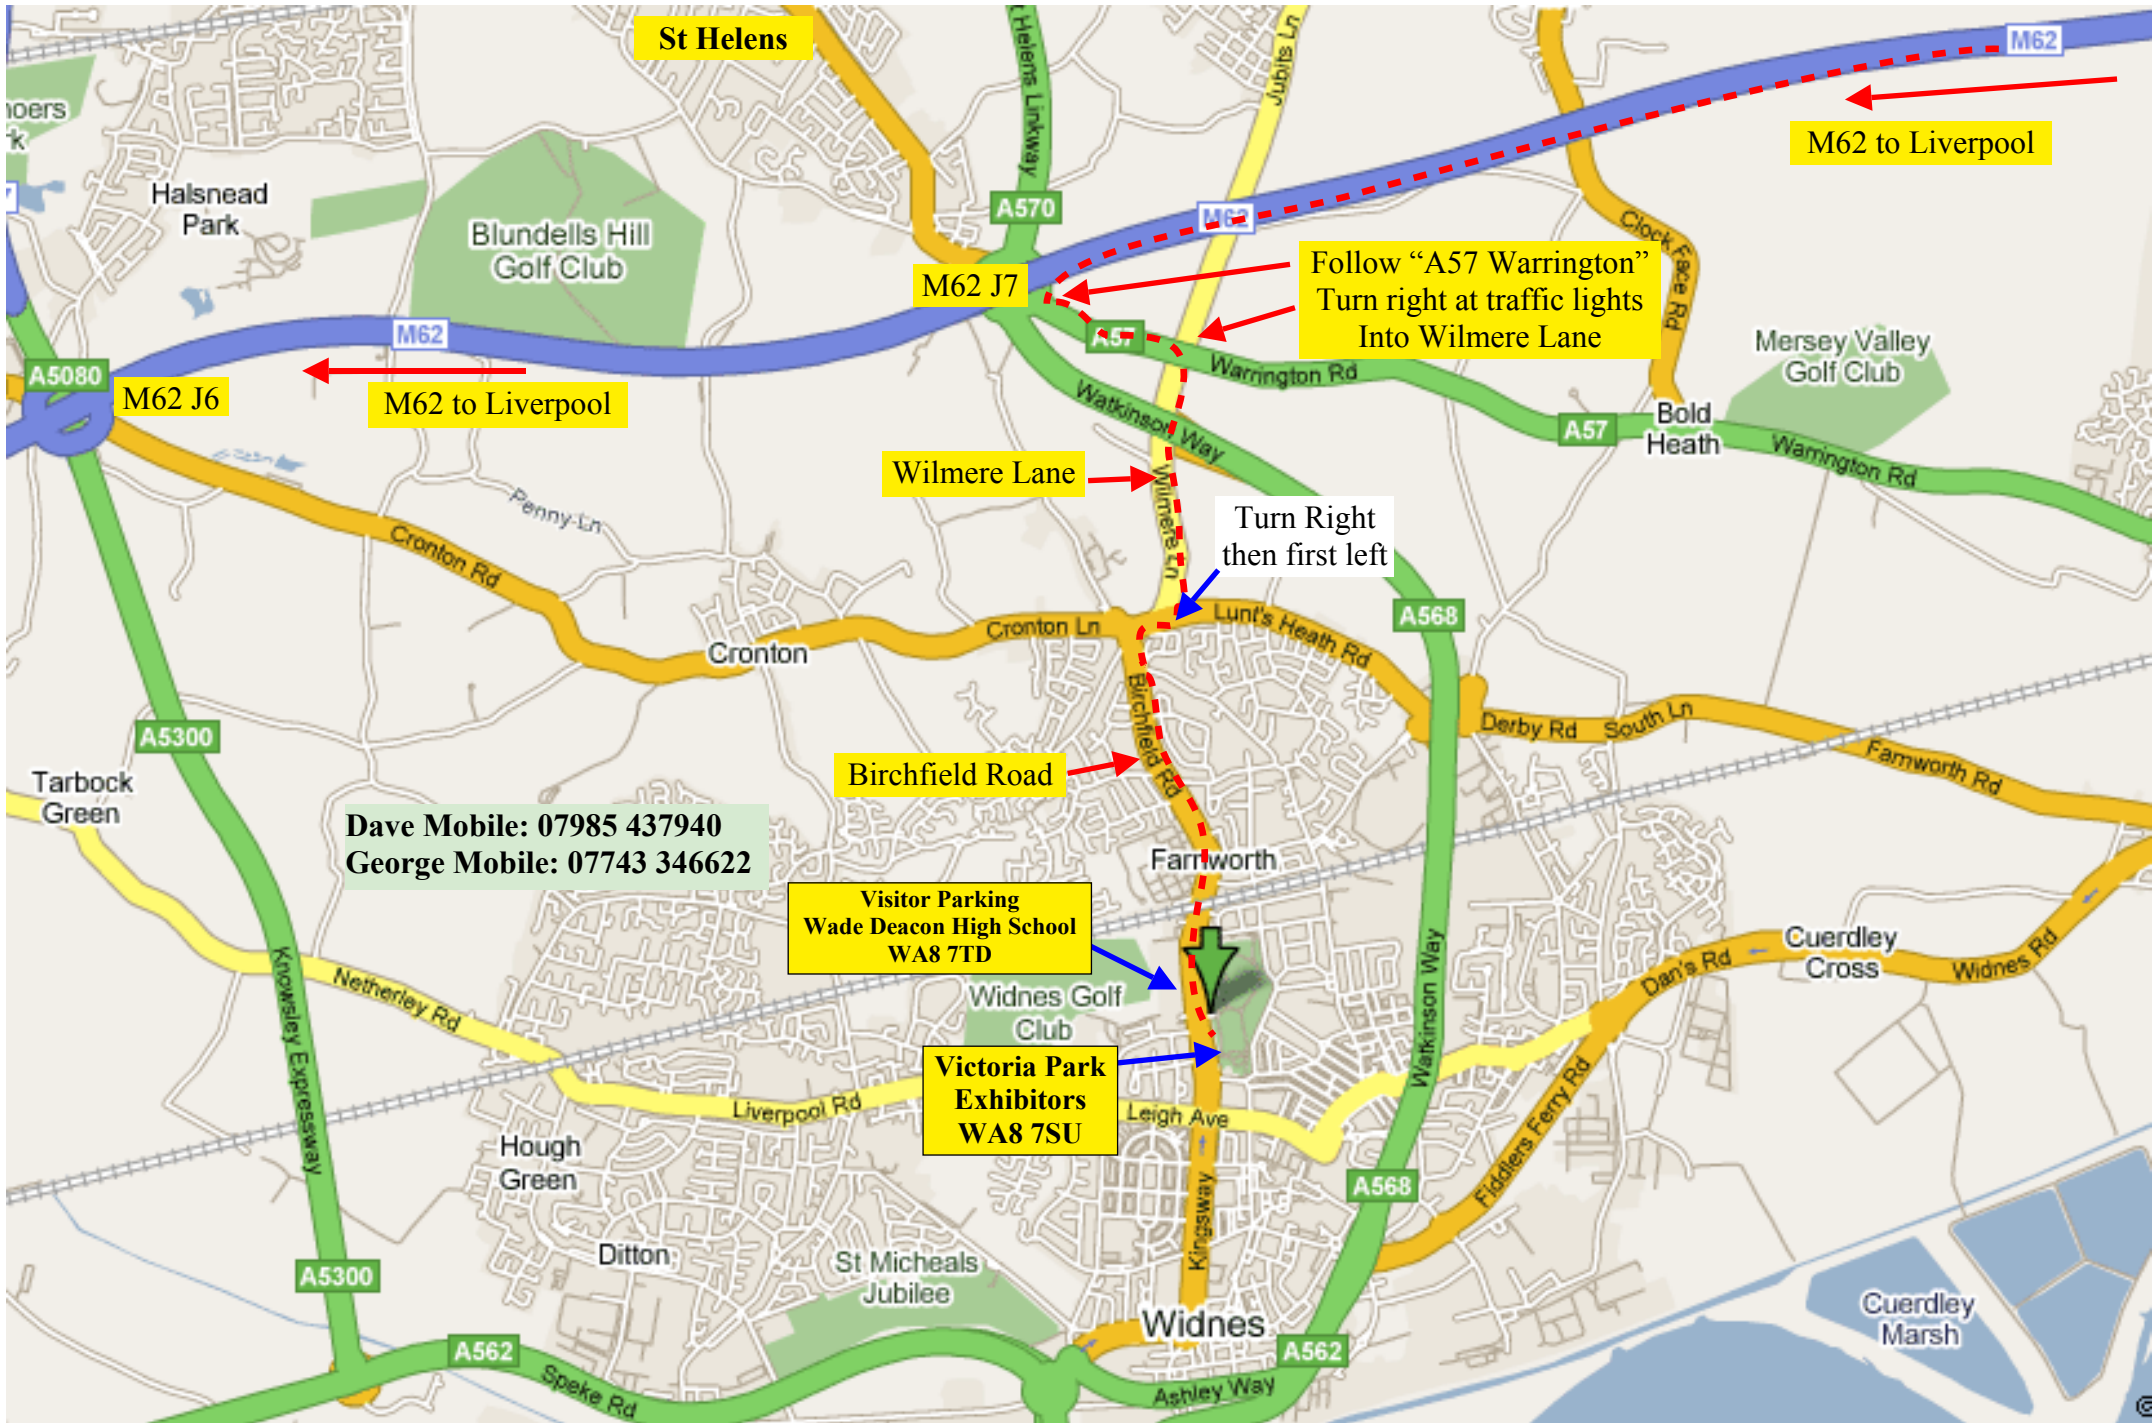

(See close up map)

**Victoria Park  
WA8 7SU**

**Follow: J21A:  
M62 Liverpool**

**M6 Junction 21A  
(M62 J10)**

**M62 J8**

**M62 J9**

**M62 J6**

**M62 J7**

**M6 J21**

**M6 North**

**M6 J20**

**M6 J20A  
M56 J9**

**Dave Mobile: 07985 437940  
George Mobile: 07743 346622**

**M56 J12**

St Helens

M62 to Liverpool

M62 to Liverpool

Follow "A57 Warrington"  
Turn right at traffic lights  
Into Wilmere Lane

Wilmere Lane

Turn Right  
then first left

Birchfield Road

Dave Mobile: 07985 437940  
George Mobile: 07743 346622

Visitor Parking  
Wade Deacon High School  
WA8 7TD

Victoria Park  
Exhibitors  
WA8 7SU

Widnes